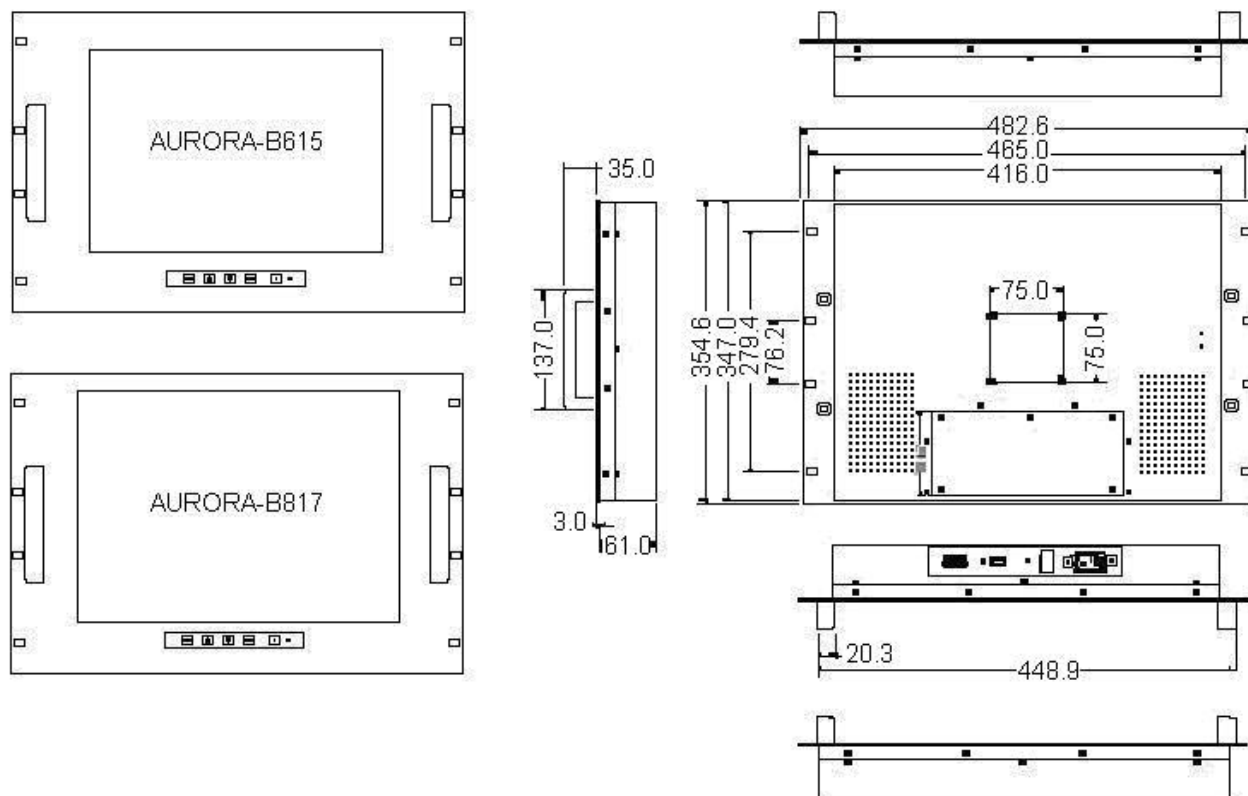

Easy to operate On Screen Display controller

Introduction

The AURORA-B series is designed to provide users with friendly and clear visual monitoring device that can be easily fitted onto standard 19" rack. The series supports 15", 17" and 19" bright active matrix TFT LCD display in an elegantly designed heavy duty steel housing. It allows wide viewing angle R-L and U-D up to 140 degree. Ultra excellent display quality is supported by a maximum contrast ratio of 500:1 and a resolution up to (SXGA) 1280 x 1024 pixels for 19" and 17" version. AURORA-B series also support Sun native resolution. It can be connected easily to your computer through standard VGA interface.

AURORA-B Series

Main Specifications

Model	AURORA-919B	AURORA-817B	AURORA-815B
Display Size	19"	17"	15"
Panel Type	Active Matrix TFT-LCD		
Resolution	SXGA 1280x1024 (Maximum)		XGA 1024x768 (Maximum)
Pixel Pitch	0.098mmx0.294mm	0.264mmx0.264mm	0.297mmx0.297mm
Viewing Angle (Typical)	R-L view 140° U-D view 140°	R-L view 60°~70° U-D view 45°~60°	R-L view 130° U-D view 100°
Contrast Ratio	500:1	450:1	400:1
Brightness	white 250cd/m2		
Backlight	4 lamps	4 lamps	2 lamps
Colors	16.2M	16.2M	16M
Cables	VGA cable		
Sync	45 ~ 80KHz		
Power Source	100 ~240 VAC		
Power Consumption	21.05W	19.05W	10.41W
Temperature	Operating: 0° ~ 50° Storage: -20°~ 60°		
Humidity	10% ~ 90%RH		
Dimensions	482.6 x 398.6 x 64 mm	482.6 x 354.6 x 64 mm	
Weight	17.8kgs	15.2kgs	14.7kgs
Touch Panel	5-wire resistive USB interface		

Technical Drawings

AURORA-B Series

Technical Drawings (continued)

Ordering Information

AURORA-919B	19" Rackmount TFT LCD Monitor - Black
AURORA-919BT	19" Rackmount TFT LCD Monitor with Resistive Touch Screen - Black
AURORA-817B	17" Rackmount TFT LCD Monitor - Black
AURORA-817BT	17" Rackmount TFT LCD Monitor with Resistive Touch Screen - Black
AURORA-815B	15" Rackmount TFT LCD Monitor - Black
AURORA-815BT	15" Rackmount TFT LCD Monitor with Resistive Touch Screen - Black