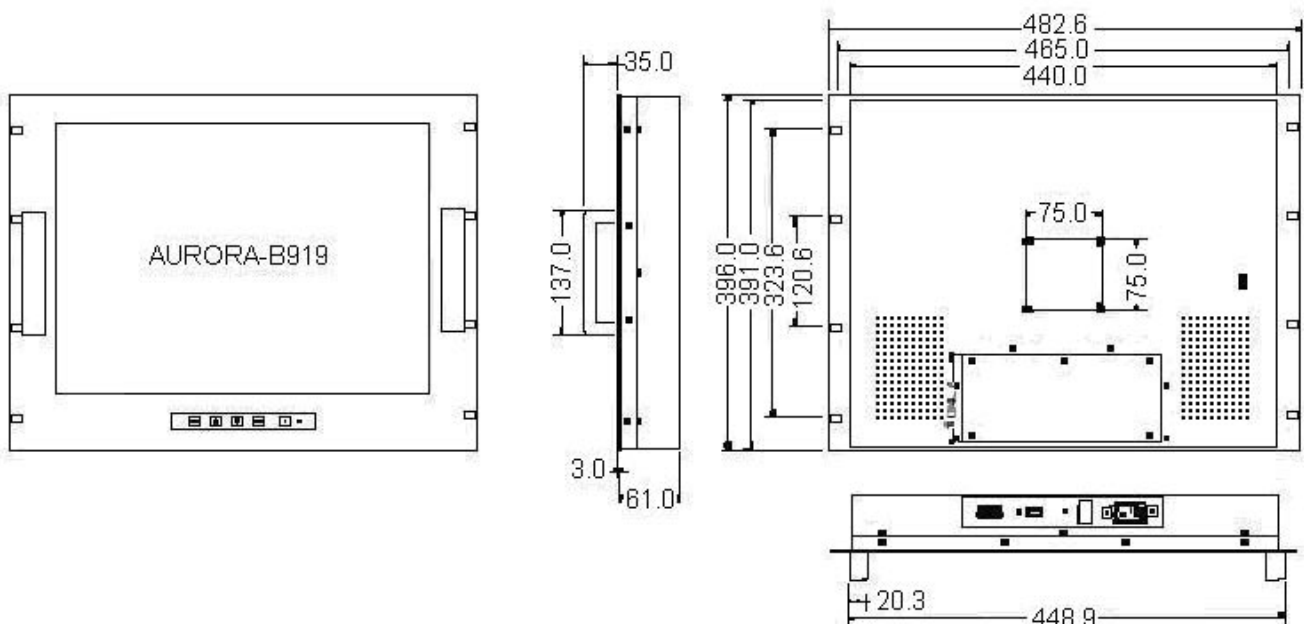

AURORA-B Series

Main Specifications

Model	AURORA-919B	AURORA-817B	AURORA-815B
Display Size	19"	17"	15"
Panel Type	Active Matrix TFT-LCD		
Resolution	SXGA 1280x1024 (Maximum)		XGA 1024x768 (Maximum)
Pixel Pitch	0.098mmx0.294mm	0.264mmx0.264mm	0.297mmx0.297mm
Viewing Angle (Typical)	R-L view 140° U-D view 140°	R-L view 60°~70° U-D view 45°~60°	R-L view 130° U-D view 100°
Contrast Ratio	500:1	450:1	400:1
Brightness	white 250cd/m2		
Backlight	4 lamps	4 lamps	2 lamps
Colors	16.2M	16.2M	16M
Cables	VGA cable		
Sync	45 ~ 80KHz		
Power Source	100 ~240 VAC		
Power Consumption	21.05W	19.05W	10.41W
Temperature	Operating: 0° ~ 50° Storage: -20°~ 60°		
Humidity	10% ~ 90%RH		
Dimensions	482.6 x 398.6 x 64 mm	482.6 x 354.6 x 64 mm	
Weight	17.8kgs	15.2kgs	14.7kgs
Touch Panel	5-wire resistive USB interface		

Technical Drawings